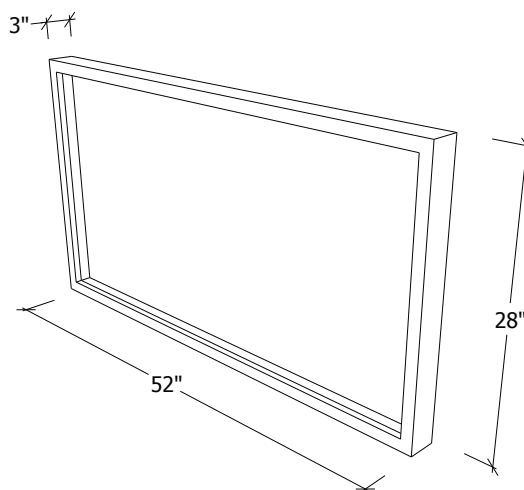

Sheridan Road Horizontal Mirror

Solid Wood, Sustainable and Made in the U.S.A.

© John Strauss Furniture Design 2019

Shown: SR748-46-RO
Wood: Rift Oak
Finish: Flagstaff

SR748-30-M | Maple
SR748-30-RO | Rift Oak
W: 30" D: 3" H: 28"

SR748-46-M | Maple
SR748-46-RO | Rift Oak
W: 46" D: 3" H: 28"

SR748-52-M | Maple
SR748-52-RO | Rift Oak
W: 52" D: 3" H: 28"

SR748-60-M | Maple
SR748-60-RO | Rift Oak
W: 60" D: 3" H: 28"

Custom finish, size, and configuration changes available upon request.