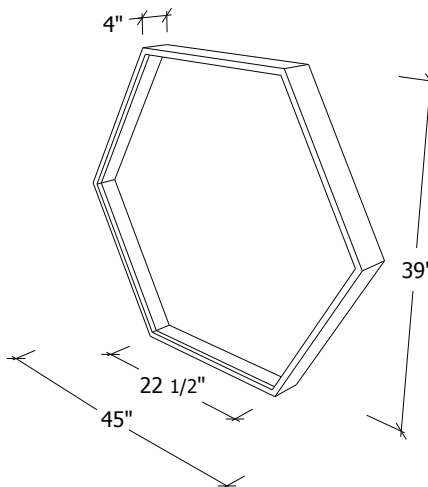

Sheridan Road Hexagonal Mirror

Solid Wood, Sustainable and Made in the U.S.A.

© John Strauss Furniture Design 2019

Shown: SR747-45-M

Wood: Maple

Finish: Seattle

SR747-45-M

| Maple

W: 45"

D: 4"

H: 39"

Custom finish, size, and configuration changes available upon request.

MIRROR

Sheridan Road Collection