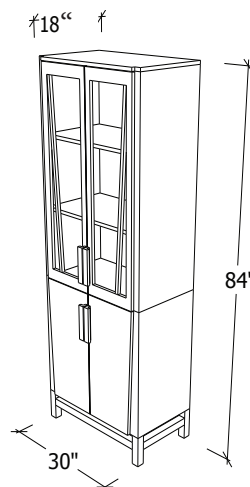

Sheridan Road Collection