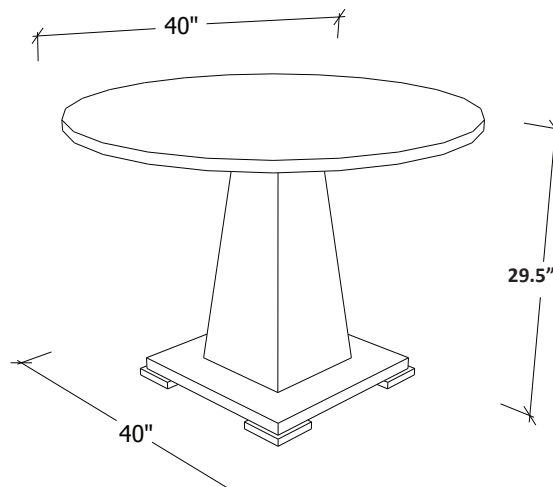

# Tribeca Table

Solid Wood, Sustainable and Made in the U.S.A.

© John Strauss Furniture Design 2018

Shown: S1901-40-W

Wood: Walnut

Finish: Seely

S1901-40-W | Walnut

S1901-40-M | Maple

Dia: 40"      H: 29.5"

*Custom finish, size, and configuration changes available upon request.*

DINING  
TABLE

Salon Collection