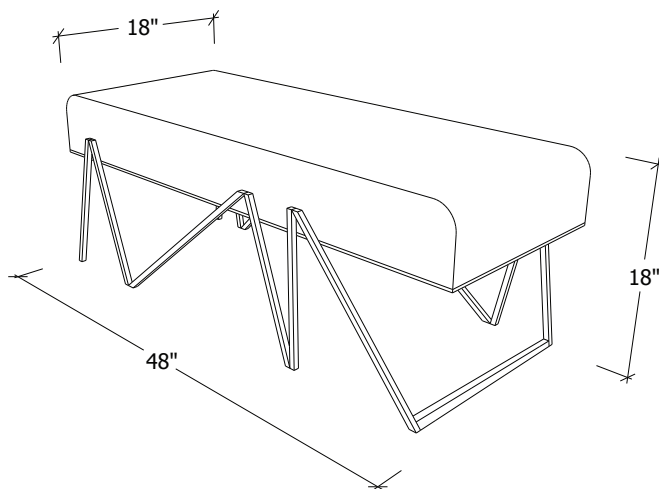

P1802 | Brushed Stainless

P1803 | Polished Stainless

P1804 | Dimple Polished Stainless

COM: 2 yards

Custom finish, size, and configuration changes available upon request.

Protagonist Collection

SEATING