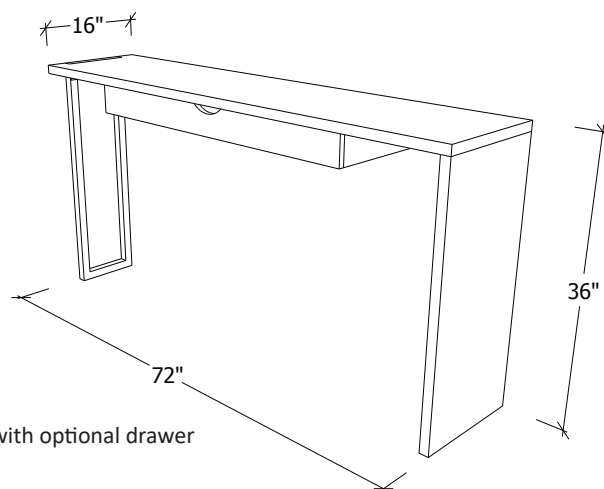

# Lake Shore Console Table

Solid Wood, Sustainable and Made in the U.S.A.

© John Strauss Furniture Design 2019

Shown: LS2201  
Wood: Maple  
Finish: Rich Tobacco  
1 Metal Leg, Polished Stainless

LS2211 | Narrow Console  
W: 50" D: 11" H: 28"

LS2211 | Narrow Console  
W: 50" D: 11" H: 34"

LS2218 | Console  
W: 50" D: 18" H: 28"

LS2218 | Console  
W: 50" D: 18" H: 34"

LS2218 | Console  
W: 50" D: 18" H: 34"

LS2216 | Sofa Table/Console  
W: 72" D: 16" H: 36"

LS2216-Live Edge | Sofa Table/Console  
W: 72" D: 16" H: 36"

*See price sheet for additional sizes and leg configurations.*

*Custom finish, size, and configuration changes available upon request.*

CONSOLE  
TABLE