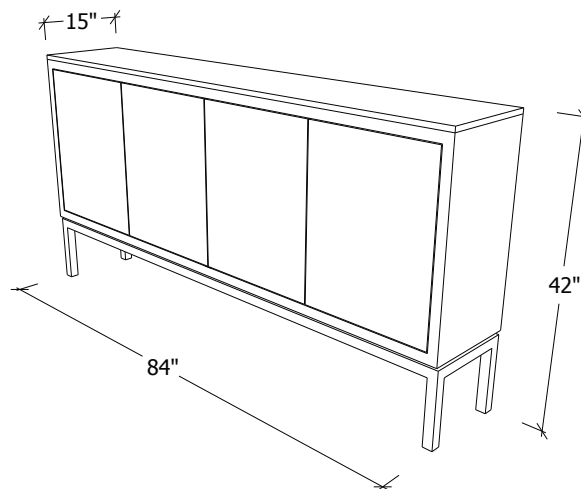

Lake Shore Watercolor Console | Katharine Base

Solid Wood, Sustainable and Made in the U.S.A.

© John Strauss Furniture Design 2019

Shown: LS1829
Wood: Maple
Finish: San Francisco
Legs: Katharine/Antique Brass
Watercolor: Tempest C
Hardware: Non-standard Dimple Antique Brass

W: 84"   D: 15"   H: 42"

LS1829
Katharine Leg: Antique Brass, Oil Rubbed Bronze,
Copper Patina, Black Patina, Translucent Black Powder

LS1829-S
Katharine Leg: Brushed Stainless, Polished Stainless

Watercolor: LS012, LS013, LS014, LS015, LS016,
LS017, LS018, Underwater, Tempest C

*Custom finish, size, and configuration changes
available upon request.*

Lake Shore Collection