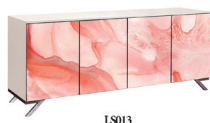

LS1825-60 | 2-Door

W: 60"

D: 20"

H: 36"

LS1825-84 | 4-Door

W: 84"

D: 20"

H: 36"

Custom finish, size, and configuration changes available upon request.

LS018
Lake Shore Watercolor Console

LS012

LS013

LS014

LS015

LS016

LS017