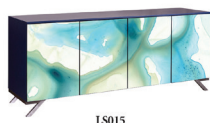

Custom finish, size, and configuration changes available upon request.

LS018
Lake Shore Watercolor Console

LS012

LS013

LS014

LS015

LS016

LS017