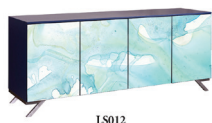

LS1825-60 | 2-Door

W: 60"

D: 20"

H: 36"

LS1825-84 | 4-Door

W: 84"

D: 20"

H: 36"

Custom finish, size, and configuration changes available upon request.

LS018
Lake Shore Watercolor Console

LS012

LS013

LS014

LS015

LS016

LS017