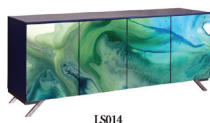

Custom finish, size, and configuration changes available upon request.

LS018
Lake Shore Watercolor Console

LS012

LS013

LS014

LS015

LS016

LS017