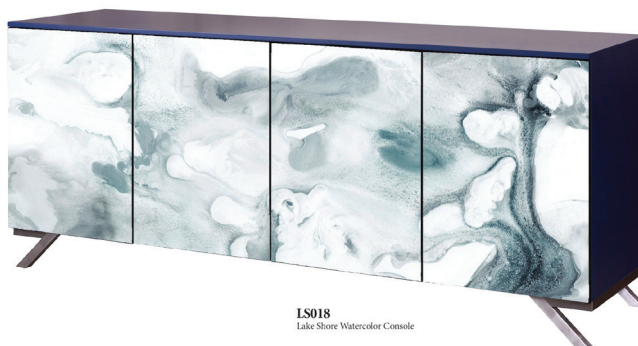

Lake Shore Watercolor Console

Solid Wood, Sustainable and Made in the U.S.A.

© John Strauss Furniture Design 2019

Shown: LS1825-84

Wood: Maple

Case: Naval

Watercolor: LS018

Lake Shore Leg/Stainless Steel

LS1825-60 | 2-Door

W: 60"

D: 20"

H: 36"

LS1825-84 | 4-Door

W: 84"

D: 20"

H: 36"

Custom finish, size, and configuration changes available upon request.

LS018
Lake Shore Watercolor Console

LS012

LS013

LS014

LS015

LS016

LS017