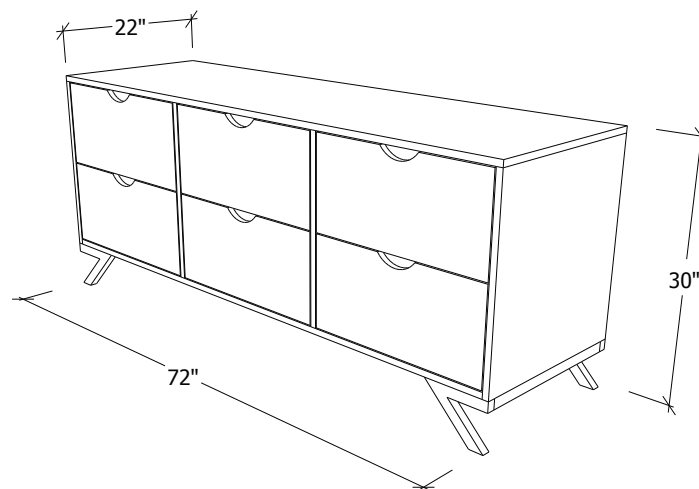

LS1712-72-C | Cherry

6-Drawer

W: 72"

D: 22"

H: 30"

Custom finish, size, and configuration changes available upon request.

DRESSER

Lake Shore Collection