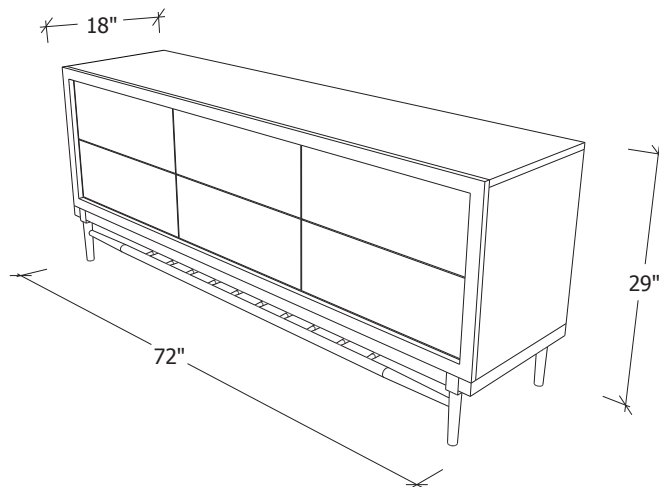

# Maple Hill 6-Drawer Dresser

Solid Wood, Sustainable and Made in the U.S.A.

© John Strauss Furniture Design 2018

Shown: GB1410-MH-72-M  
Wood: Maple  
Finish: Seattle  
Wood Pulls and Base Finish: Rich Tobacco

GB1410-MH-72-M | Maple  
W: 72"      D: 18"      H: 29"

*Can be ordered without spindle base.*

*Custom finish, size, and configuration changes available upon request.*

DRESSER

Green Bay Collection