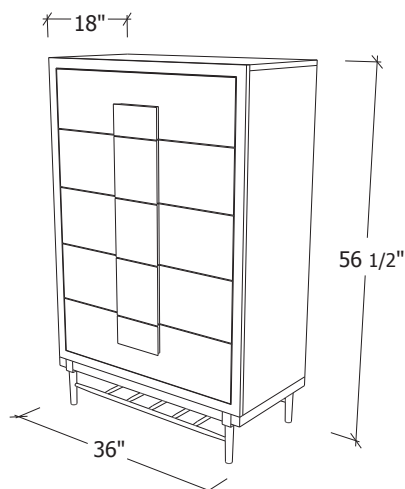

Maple Hill Chest 5-Drawer

Solid Wood, Sustainable and Made in the U.S.A.

© John Strauss Furniture Design 2018

Shown: GB1407-MH-Leather
Wood: Maple
Case Finish: Cleveland
Leg Finish: Rich Tobacco
Hardware: Leather, Non-Standard Upcharge

GB407-MH | Maple
W: 36" D: 18" H: 56.5"

*Standard, square wood handles.
Can be ordered without spindle base.*

*Custom finish, size, and configuration changes
available upon request.*

DRESSER

Green Bay Collection