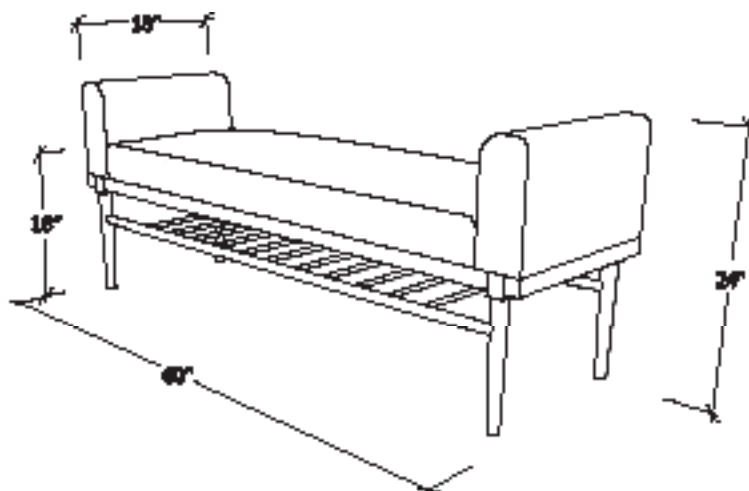

Maple Hill Bench

Solid Wood, Sustainable and Made in the U.S.A.

© John Strauss Furniture Design 2019

Shown: GB1404-MH
Wood: Maple
Finish: Rich Tobacco

GB1404-MH
W: 60" D: 18" H: 24"

COM: 4 Yards | Seat Height: 18"
Standard: (2) bolster pillows

Custom finish, size, and configuration changes
available upon request.

Green Bay Collection

SEATING