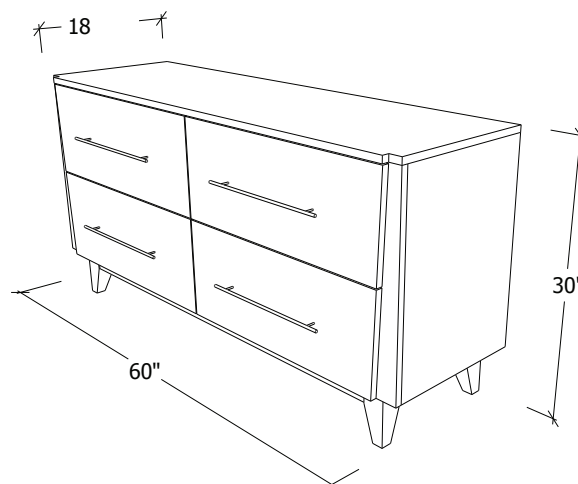

Green Bay Low Dresser 4-Drawer

Solid Wood, Sustainable and Made in the U.S.A.

© John Strauss Furniture Design 2018

Shown: GB1204-60-M
Wood: Maple
Case Finish: Flagstaff
Leg Finish: Rich Tobacco

GB1204-60-M | Maple
GB1204-60-C | Cherry
W: 60"   D: 18"   H: 30"

Custom finish, size, and configuration changes available upon request.

DRESSER

Green Bay Collection