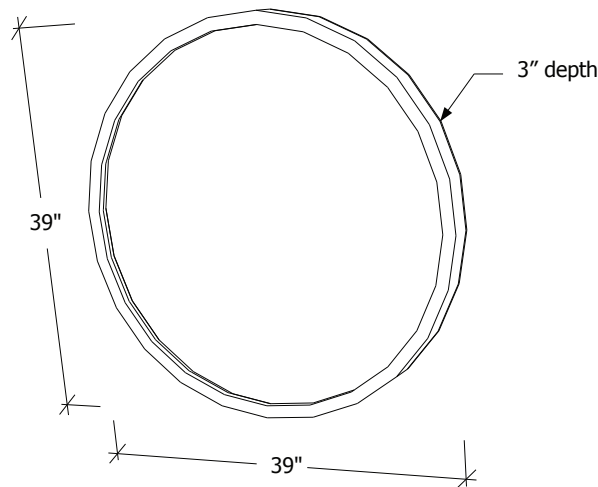

# Sheridan Road Round Mirror

Solid Wood, Sustainable and Made in the U.S.A.

© John Strauss Furniture Design 2019

Shown: SR749-30-RO  
Wood: Rift Oak  
Finish: Noir  
Bevel Mirror

SR749-30-M | Maple  
SR749-30-RO | Rift Oak  
DIA: 30" D: 3"

SR749-39-M | Maple  
SR749-39-RO | Rift Oak  
DIA: 39" D: 3"

*Custom finish, size, and configuration changes available upon request.*

MIRROR

Sheridan Road Collection