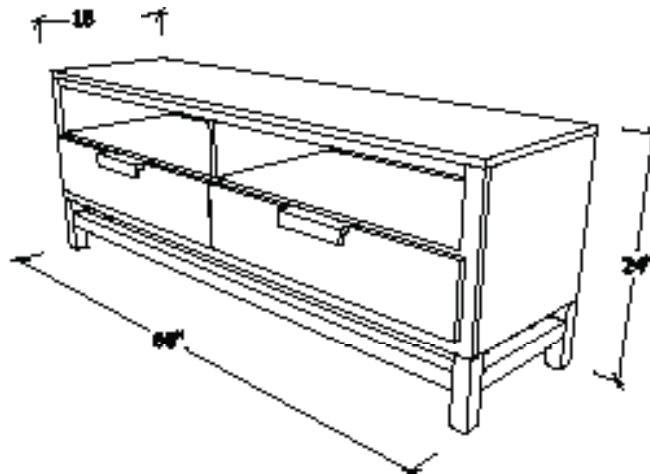

Standard, straight leg base.
Option, steam bent wood base.

Custom finish, size, and configuration changes available upon request.