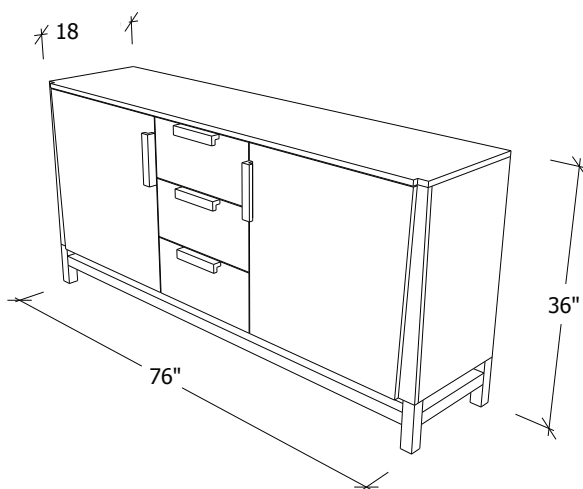

# Sheridan Road Buffet

Solid Wood, Sustainable and Made in the U.S.A.  
© John Strauss Furniture Design 2019

Shown: SR711-76-ROC  
Wood: Rift Oak  
Finish: Noir  
Leg: Steam Bent Wood/ Rich Tobacco

SR711-76-M | Maple  
SR711-76-ROC | Rift Oak Cerused  
3-Drawer, 2-Door  
W: 76"      D: 18"      H: 36"

*Non-standard, steam bent wood base.*

*Custom finish, size, and configuration changes available upon request.*

BUFFET

Sheridan Road Collection