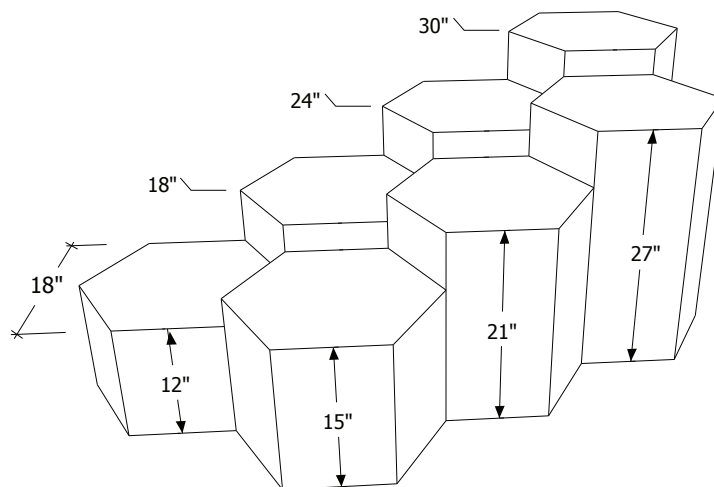

Lamar Bunching Tables

Solid Wood, Sustainable and Made in the U.S.A.

© John Strauss Furniture Design 2018

Shown:

Wood: Rift Oak

Finish: Fog

Tops: Mink Marble, upgrade

SR1600-12	W: 18"	H: 12"
SR1600-15	W: 18"	H: 15"
SR1600-18	W: 18"	H: 18"
SR1600-21	W: 18"	H: 21"
SR1600-24	W: 18"	H: 24"
SR1600-30	W: 18"	H: 30"

Standard, wood top.

Option for storage or ottoman.

Premium upgrade, marble tops

Custom finish, size, and configuration changes available upon request.

Sheridan Road Collection

OCCASIONAL
TABLE