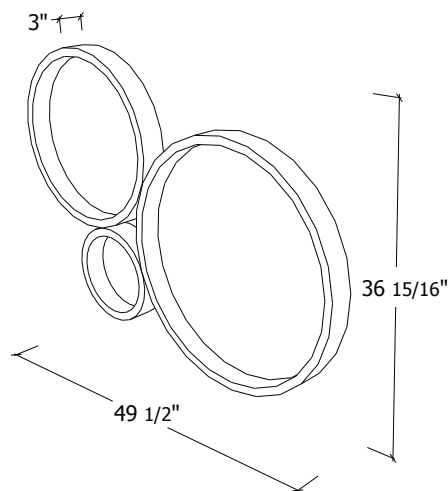

Gable Mirror

Solid Wood, Sustainable and Made in the U.S.A.

© John Strauss Furniture Design 2019

Shown: S1800
Wood: Maple
Finish: Rich Tobacco

S1800
W:30" D:3" H:21"

Custom finish, size, and configuration changes available upon request.