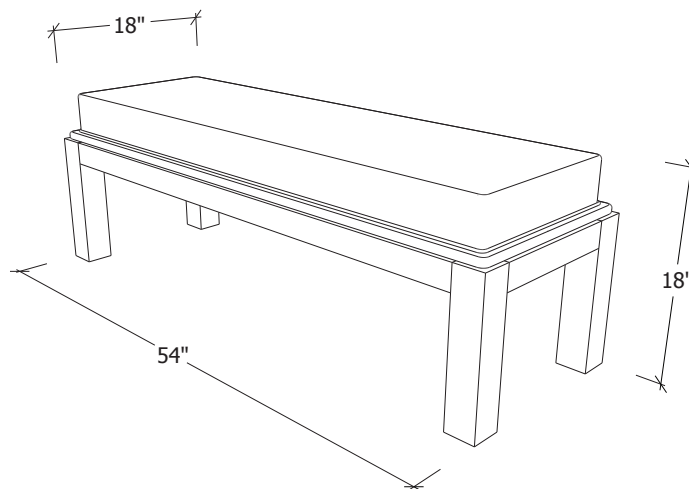

Mabel Bench

Solid Wood, Sustainable and Made in the U.S.A.

© John Strauss Furniture Design 2019

Shown: S1700-54-M
Wood: Maple
Finish: Portland
Silver Leaf Trim, Optional
COM: 2.5 yards

S1700-54-M
W: 54" D: 20" H: 18"

Custom finish, size, and configuration changes available upon request.

Salon Collection

SEATING