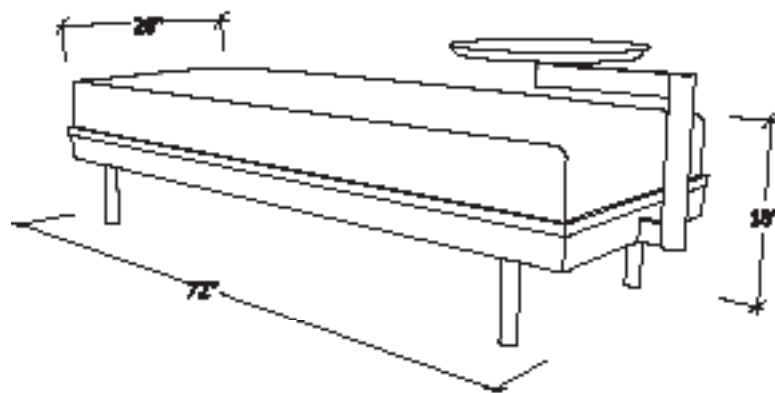

Drake Bench with Swivel Table

Solid Wood, Sustainable and Made in the U.S.A.

© John Strauss Furniture Design 2019

Shown: S1654
Wood: Maple
Finish: Detroit
Legs: Translucent Black Powder
COM: 4 Yards | Seat Height: 18"

S1654
W: 72" D: 26" H: 18"
Table: DIA: 18"

Base: Oil Rubbed Bronze, Antique Brass, Copper Patina, Black Patina, Translucent Black Powder

Made with High Resiliency, Low VOC, Soy Based Composition Foam

Custom finish, size, and configuration changes available upon request.