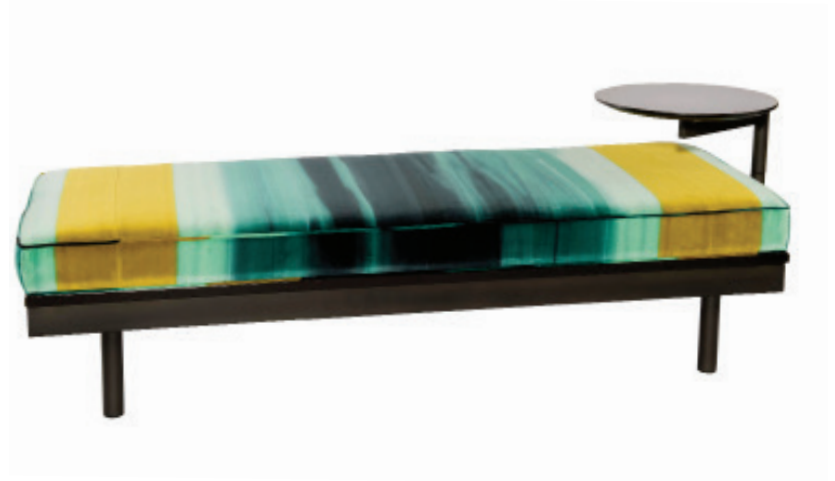

Drake Bench with Swivel Table

Solid Wood, Sustainable and Made in the U.S.A.

© John Strauss Furniture Design 2019

Shown: S1654
Wood: Maple
Finish: Detroit
Legs: Translucent Black Powder
COM: 4 Yards | Seat Height: 18"

S1654
W: 72" D: 26" H: 18"
Table: DIA: 18"

Base: Oil Rubbed Bronze, Antique Brass, Copper Patina, Black Patina, Translucent Black Powder

Made with High Resiliency, Low VOC, Soy Based Composition Foam

Custom finish, size, and configuration changes available upon request.

Salon Collection

SEATING