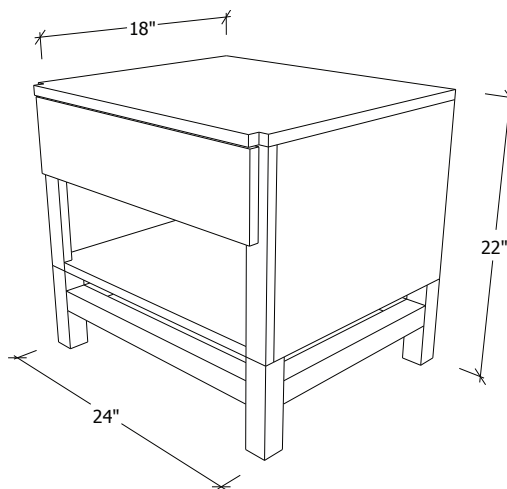

Mabel Nightstand 1-Drawer

Solid Wood, Sustainable and Made in the U.S.A.

© John Strauss Furniture Design 2018

Shown: S1601-24-M
Wood: Maple
Case Finish: Portland
Hardware: Lapis Pull, Non-standard Upcharge

S1601-24-M
W: 24" D: 20" H: 22"

S1601-32-M
W: 30" D: 20" H: 22"

S1601-36-M
W: 36" D: 20" H: 22"

Custom finish, size, and configuration changes available upon request.

NIGHTSTAND

Salon Collection