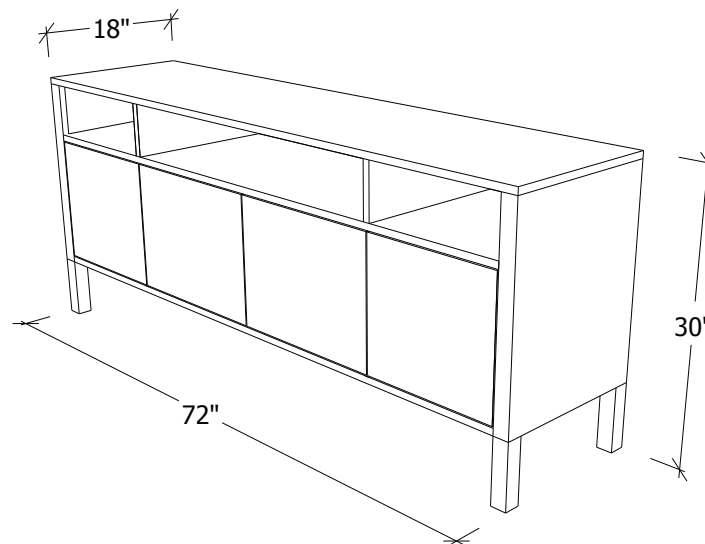

Jesse Media Cabinet

Solid Wood, Sustainable and Made in the U.S.A.

© John Strauss Furniture Design 2018

Shown: P2201
Wood: Maple
Finish: Cleveland
Hardware: Metal Translucent Black Powder
Dimple

P2201 | Maple
W: 72"   D: 18"   H: 30"

Custom finish, size, and configuration changes available upon request.

MEDIA
CABINET

Protagonist Collection