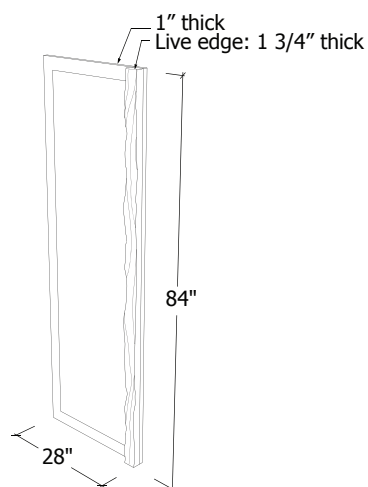

# Lake Shore Live Edge Mirror

Solid Wood, Sustainable and Made in the U.S.A.

© John Strauss Furniture Design 2019

Shown: LS2100-84-LE

Wood: Maple

Finish: Flagstaff

LS2100-84-LE

W: 28"

D: 3"

H: 84"

LS2100-36-LE

W: 60"

D: 3"

H: 36"

LS2100-46-LE

W: 36"

D: 3"

H: 46"

*Custom finish, size and configuration changes available upon request.*

MIRROR

Lake Shore Collection