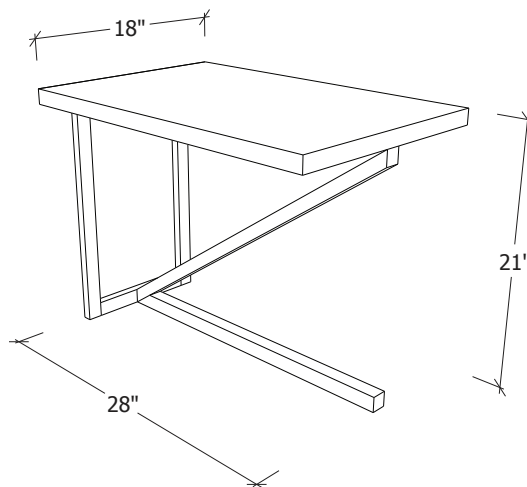

# Oak Park Side Table

Solid Wood, Sustainable and Made in the U.S.A.  
© John Strauss Furniture Design 2018

Shown in: LS1920-28-M  
Wood: Maple  
Finish: Cleveland

LS1920-28-ROC | Rift Oak Cerused  
LS1920-28-M | Maple

W: 28"      D: 18"      H: 21"

*Custom finish, size, and configuration changes available upon request.*

OCCASIONAL TABLE

Lake Shore Collection