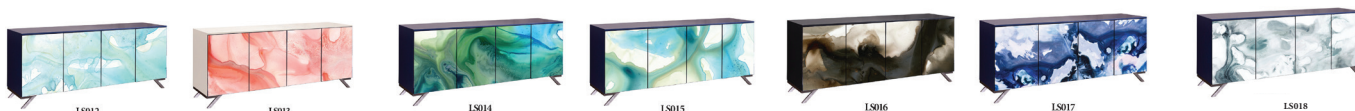

Lake Shore Watercolor Console | T-Base

Solid Wood, Sustainable and Made in the U.S.A.
© John Strauss Furniture Design 2019

Shown: LS1828-S
Wood: Maple
Finish: Chicago
Watercolor: Custom
Base: T-Base/Brushed Stainless

W: 84" D: 15" H: 45"

LS1828
T-Base Finish: Antique Brass, Oil Rubbed Bronze, Copper Patina, Black Patina, Translucent Black Powder

LS1828-S
Leg Finish: Brushed Stainless, Polished Stainless

Configuration changes available upon request.

BUFFET

Lake Shore Collection