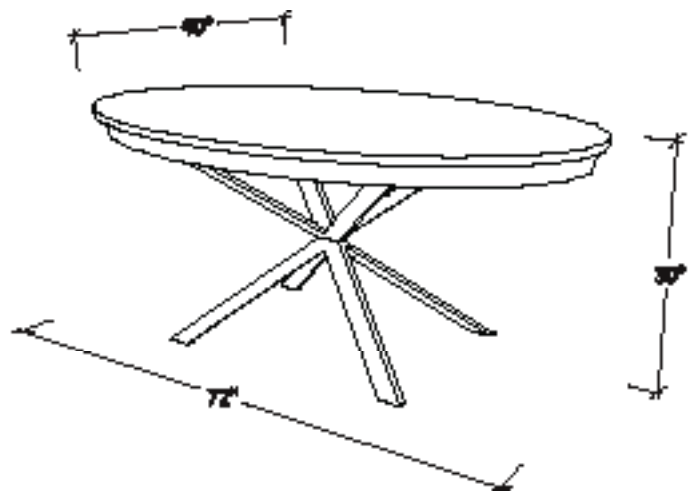

DINING
TABLE