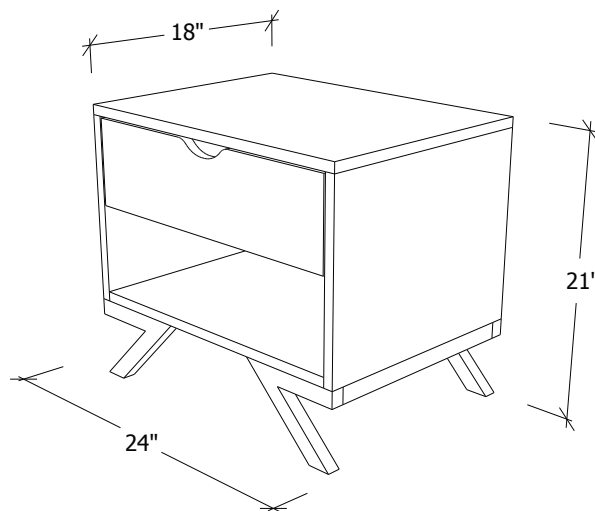

Lake Shore Nightstand 1-Drawer

Solid Wood, Sustainable and Made in the U.S.A.

© John Strauss Furniture Design 2018

Shown: LS1715-24-C
Wood: Cherry
Finish: Flagstaff
Legs: Stainless Steel

LS1715-24-W | Walnut
LS1715-24-M | Maple
W: 24"   D: 18"   H: 21"

LS1715-30-W | Walnut
LS1715-30-M | Maple
W: 30"   D: 18"   H: 21"

LS1715-36-W | Walnut
LS1715-36-M | Maple
W: 36"   D: 18"   H: 21"

Standard, box jointed case and soft close undermount drawer glides.

Custom finish, size, and configuration changes available upon request.

NIGHTSTAND

Lake Shore Collection