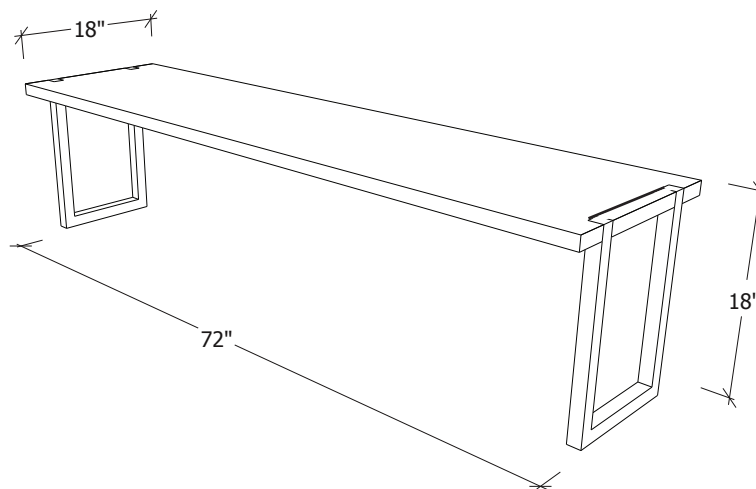

Lake Shore Bench

Solid Wood, Sustainable and Made in the U.S.A.

© John Strauss Furniture Design 2019

Shown: LS1708-C-2M-Live Edge
Wood: Cherry
Finish: Flagstaff
Metal Legs: Brushed Stainless Steel

W: 72"   D: 18"   H: 18"

LS1708-M | (1)Wood (1) Metal Leg, Maple
LS1708-C | (1) Wood (1) Metal Leg, Cherry
LS1708-W | (1) Wood (1) Metal Leg, Walnut
LS1708-M-2W | (2)Wood Legs, Maple/Stained
LS1708-M-2M | (2)Metal Legs, Maple/Stained

Premium Option: Live Edge

See price sheet for sizes and leg configurations.

Custom finish, size, and configuration changes available upon request.

Lake Shore Collection

SEATING