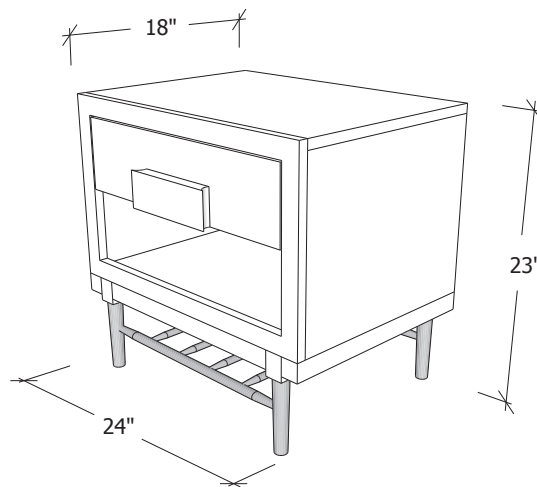

Maple Hill 1-Drawer Nightstand

Solid Wood, Sustainable and Made in the U.S.A.
© John Strauss Furniture Design 2018

Shown: GB1408-24-M
Wood: Maple
Finish: Seattle
Wood Pulls and Base Finish: Rich Tobacco

GB1408-MH-24-M | Maple
W: 24"   D: 18"   H: 23"

GB1408-MH-30-M | Maple
W: 30"   D: 18"   H: 23"

GB1408-MH-36-M | Maple
W: 36"   D: 18"   H: 23"

Available without spindle base.

Custom finish, size, and configuration changes available upon request.

NIGHTSTAND

Green Bay Collection