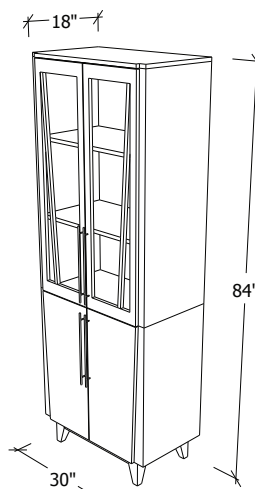

Green Bay Bookcase

Solid Wood, Sustainable and Made in the U.S.A.

© John Strauss Furniture Design 2019

BOOKCASE

Shown: GB1400-30-C
Wood: Cherry
Case Finish: Denver
Leg Finish: Rich Tobacco
Doors: Glass Panel

GB1400 -30-M | Maple
GB1400-30-C | Cherry
W: 30" D: 18" H: 84"

GB1400-54-M | Maple
GB1400-54-C | Cherry
W: 54" D: 18" H: 84"

Custom finish, size, and configuration changes available upon request.

Green Bay Collection