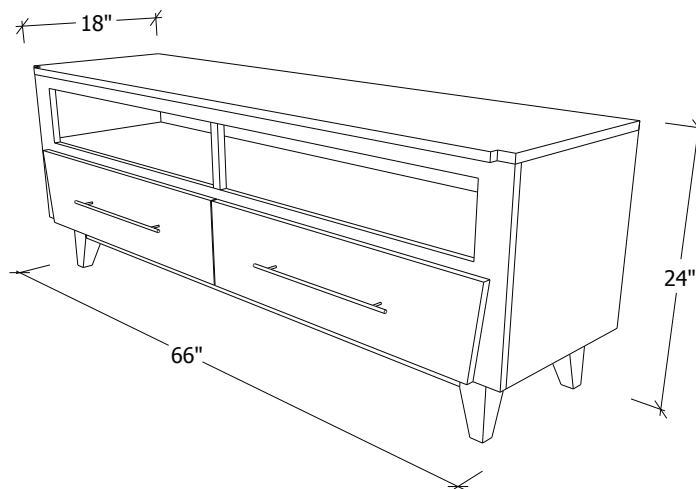

Green Bay Media Cabinet

Solid Wood, Sustainable and Made in the U.S.A.

© John Strauss Furniture Design 2018

Shown: GB1241-66-M

Wood: Maple

Finish: Chicago

GB1241-66-M | Maple

GB1241-66-C | Cherry

W: 66"

D: 18"

H: 24"

Custom finish, size, and configuration changes available upon request.

MEDIA
CABINET

Green Bay Collection