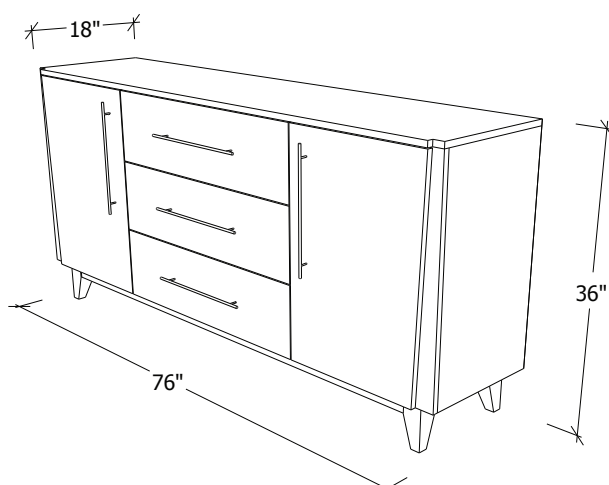

Green Bay Buffet

Solid Wood, Sustainable and Made in the U.S.A.

© John Strauss Furniture Design 2019

Shown: GB1230-76-C
Wood: Cherry
Case Finish: Flagstaff
Leg Finish: Rich Tobacco

GB1230 -76-M | Maple
GB1230-76-C | Cherry
W: 76" D: 18"

H: 36"

Custom finish, size, and configuration changes available upon request.

BUFFET

Green Bay Collection