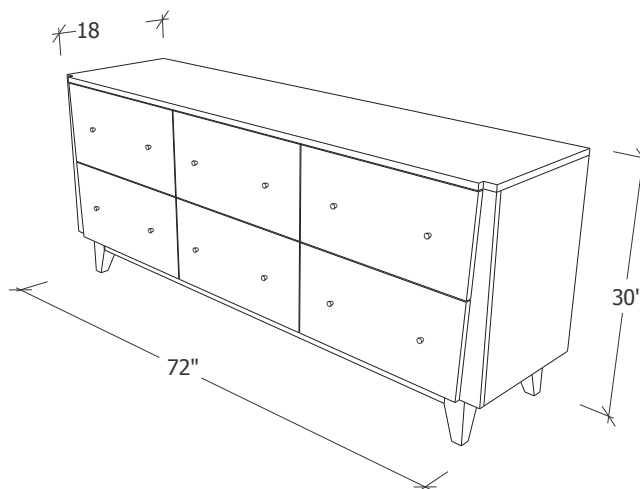

Green Bay Low Dresser 6-Drawer

Solid Wood, Sustainable and Made in the U.S.A.

© John Strauss Furniture Design 2018

Shown: GB1206-72-M
Wood: Maple
Case Finish: Rich Tobacco
Leg Finish: Rich Tobacco

GB1206-72-M | Maple
GB1206-72-C | Cherry
W: 72"   D: 18"   H: 30"

Custom finish, size, and configuration changes available upon request.

DRESSER

Green Bay Collection