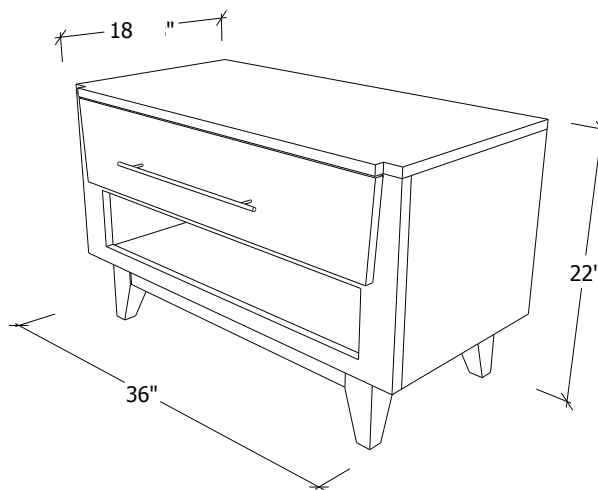

# Green Bay Nightstand 1-Drawer

Solid Wood, Sustainable and Made in the U.S.A.

© John Strauss Furniture Design 2018

Shown: GB1201-24-M  
Wood: Maple  
Finish: Rich Tobacco  
Wood Pulls and Base Finish: Rich Tobacco

GB1201-24-M | Maple  
GB1201-24-C | Cherry  
W: 24" D: 18" H: 22"

GB1201-30-M | Maple  
GB1201-30-C | Cherry  
W: 30" D: 18" H: 22"

GB1201-36-M | Maple  
GB1201-36-C | Cherry  
W: 36" D: 18" H: 22"

*Custom finish, size, and configuration changes available upon request.*