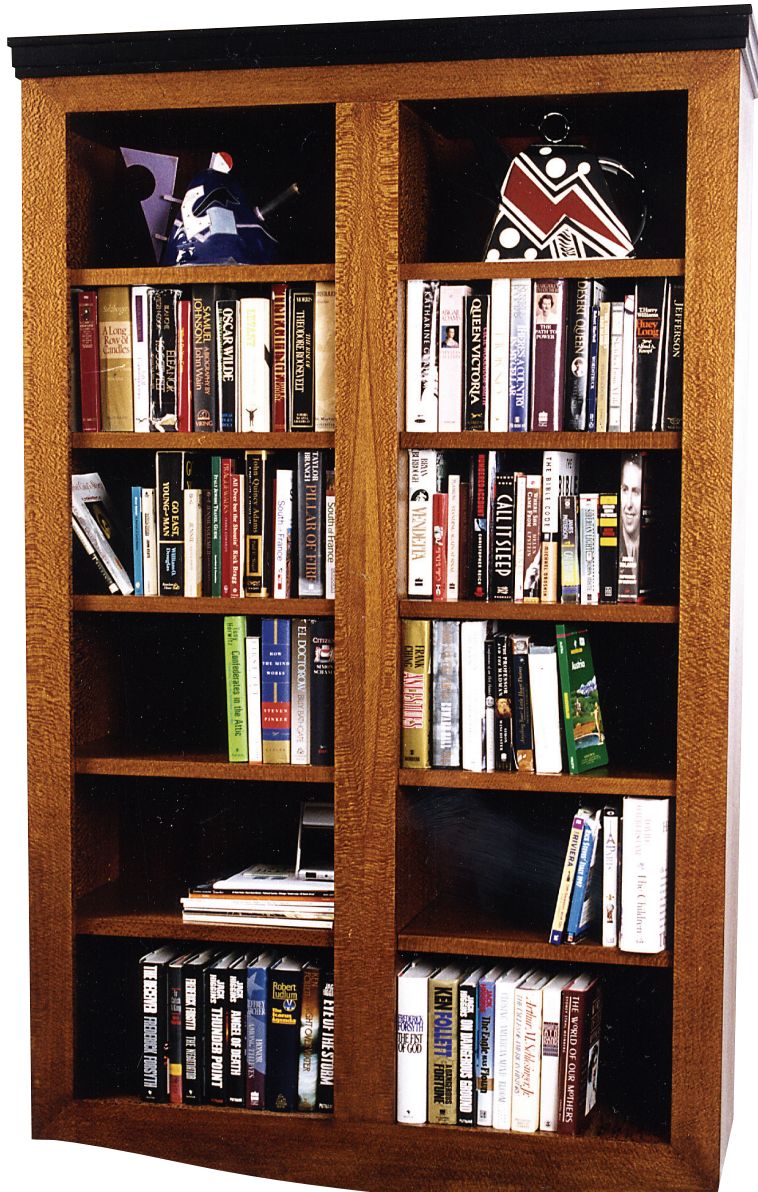

John Strauss

*Furniture
Design*

© John Strauss Furniture Design 2007

Savoy Bookshelf

42" w - 14" d - 60" h
— SC 3019 —

Salon Collection

S

John Strauss

*Furniture
Design*

*Detail shown
in lacewood,
ebonized mahogany
Adjustable shelves*

Savoy Bookshelf

42" wide

14" deep

60" high

— SC 3019 —

*2121 4th Street Southeast
Canton, Ohio 44707
V.330-456-0300
F.330-456-4874
www.strausfurniture.com*