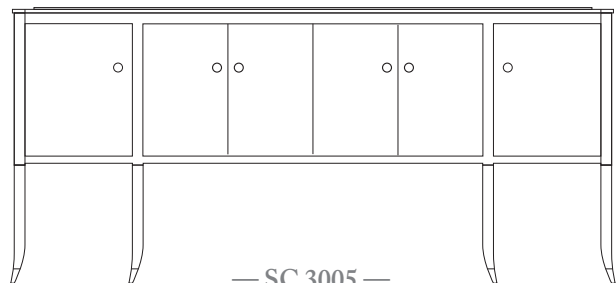

*Furniture
Design*

*Detail shown in
pommele sapele, black
lacquer, natural satin
finish, nickel
hardware.*

Other Available Bacall Styles

Side Table

*28" wide
19" deep
30" high*

— SC 3006 —

Sideboard

*48" wide
19" deep
38.5" high*

— SC 3007 —

Standard Buffet

*60" wide
19" deep
38.5" high*

— SC 3002 —

Large Buffet

*72" wide
19" deep
38.5" high*

— SC 3008 —

X-Large Buffet

*80" wide
19" deep
38.5" high*

— SC 3005 —

2121 4th Street Southeast
Canton, Ohio 44707
V.330-456-0300
F.330-456-4874
www.straussfurniture.com