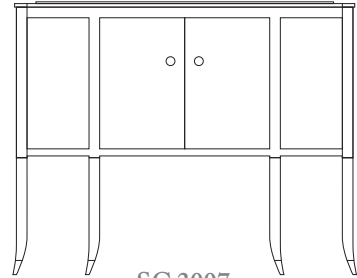

John Strauss

*Furniture
Design*

© John Strauss Furniture Design 2007

Bacall Buffet

60" w – 19" d – 38.5" h
— SC 3002 —

Salon Collection

S

John Strauss

*Furniture
Design*

*Detail shown in
pommele sapele, black
lacquer, natural satin
finish, nickel
hardware.*

Other Available Bacall Styles

Side Table

*28" wide
19" deep
30" high*

— SC 3006 —

Sideboard

*48" wide
19" deep
38.5" high*

— SC 3007 —

Standard Buffet

*60" wide
19" deep
38.5" high*

— SC 3002 —

Large Buffet

*72" wide
19" deep
38.5" high*

— SC 3008 —

X-Large Buffet

*80" wide
19" deep
38.5" high*

— SC 3005 —

2121 4th Street Southeast
Canton, Ohio 44707
V.330-456-0300
F.330-456-4874
www.straussfurniture.com