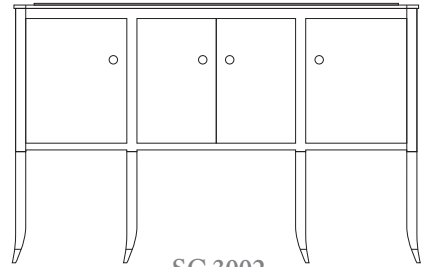

John Strauss

*Furniture
Design*

© John Strauss Furniture Design 2007

Bacall Buffet

60" w – 19" d – 38.5" h
— SC 3002 —

Salon Collection

S

John Strauss

*Furniture
Design*

*Detail shown in
pommele sapele, black
lacquer, natural satin
finish, nickel
hardware.*

Other Available Bacall Styles

Side Table

*28" wide
19" deep
30" high*

— SC 3006 —

Sideboard

*48" wide
19" deep
38.5" high*

— SC 3007 —

Standard Buffet

*60" wide
19" deep
38.5" high*

— SC 3002 —

Large Buffet

*72" wide
19" deep
38.5" high*

— SC 3008 —

X-Large Buffet