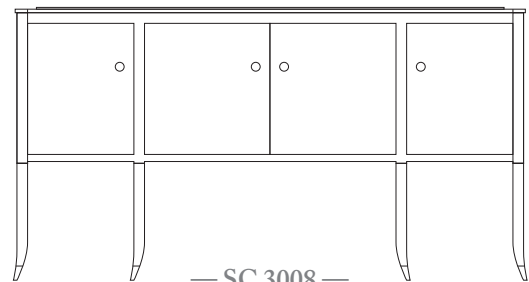

*Furniture
Design*

*Detail shown in
pommele sapele, black
lacquer, natural satin
finish, nickel
hardware.*

Other Available Bacall Styles

Side Table

*28" wide
19" deep
30" high*

— SC 3006 —

Sideboard

*48" wide
19" deep
38.5" high*

— SC 3007 —

Standard Buffet

*60" wide
19" deep
38.5" high*

— SC 3002 —

Large Buffet

*72" wide
19" deep
38.5" high*

— SC 3008 —

X-Large Buffet

*80" wide
19" deep
38.5" high*

— SC 3005 —

2121 4th Street Southeast
Canton, Ohio 44707
V.330-456-0300
F.330-456-4874
www.straussfurniture.com