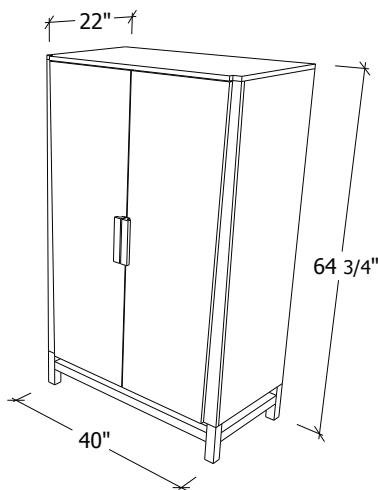

SR730-M | Maple  
SR730-ROC | Rift Oak Cerused  
W: 40"      D:22"      H: 64"

*Standard, interior w/adjustable shelves,  
hanging rod and two drawers.*

*Non-standard, steam bent wood base.*

*Custom finish, size, and configuration changes  
available upon request.*