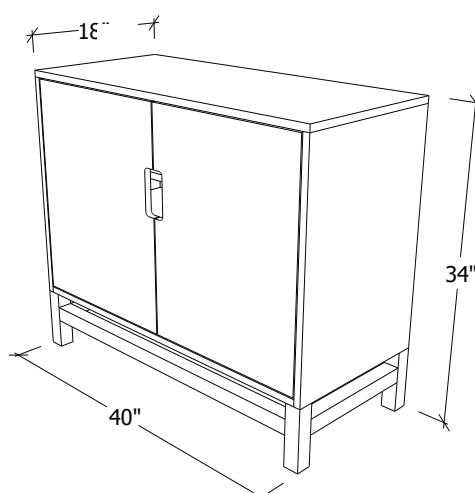

Sheridan Road Server

Solid Wood, Sustainable and Made in the U.S.A.
© John Strauss Furniture Design 2019

Shown: SR713-40-M & SR712-40-M
Wood: Maple
Finish: Rich Tobacco

SR713-40-M | Maple
SR7130-40-ROC | Rift Oak Cerused
1-Door, 4-Drawers
W: 40 D: 18" H: 34"

SR712-40-M | Maple
SR712-40-ROC | Rift Oak Cerused
2-Doors
W: 40 D: 18" H: 34"

Custom finish, size, and configuration changes available upon request.

BUFFET

Sheridan Road Collection