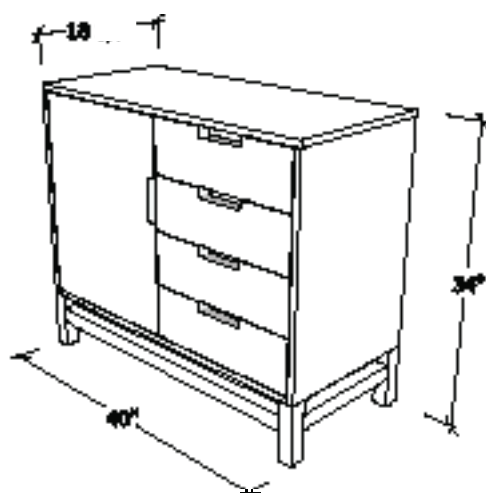

Sheridan Road Server

Solid Wood, Sustainable and Made in the U.S.A.
© John Strauss Furniture Design 2019

Shown: SR713-40-M & SR712-40-M
Wood: Maple
Finish: Rich Tobacco

SR713-40-M | Maple
SR7130-40-ROC | Rift Oak Cerused
1-Door, 4-Drawers
W: 40 D: 18" H: 34"

SR712-40-M | Maple
SR712-40-ROC | Rift Oak Cerused
2-Doors
W: 40 D: 18" H: 34"

Custom finish, size, and configuration changes available upon request.

BUFFET

Sheridan Road Collection