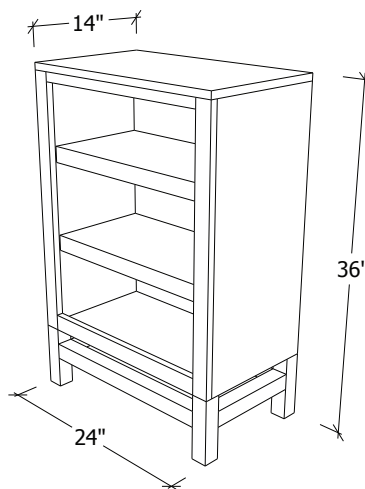

Mabel Bookcase

Solid Wood, Sustainable and Made in the U.S.A.

© John Strauss Furniture Design 2019

Shown: S1675-36-M
Wood: Maple
Case Finish: True White

S1675-36-M | Maple
W: 24"   D: 14"   H: 36"

S1675-72-M | Maple
W: 28"   D: 14"   H: 72"

Custom finish, size, and configuration changes available upon request.

BOOKCASE

Salon Collection