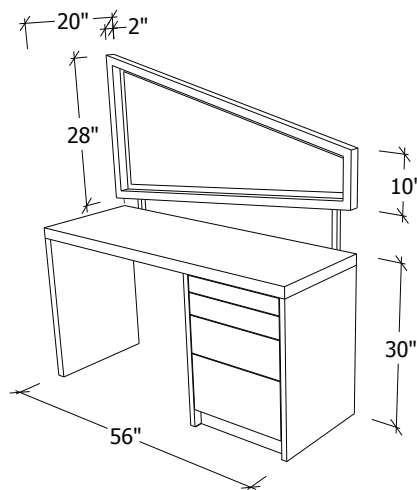

Salon Collection