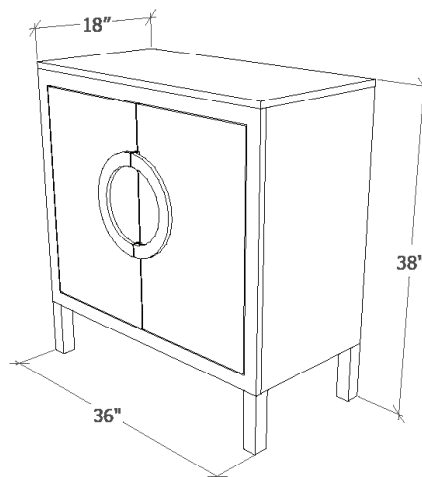

BUFFET

SSC003

SSC004