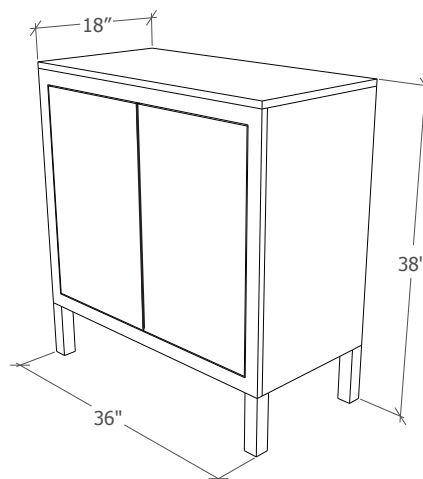

BUFFET

Superior

Vine

Wild Purple