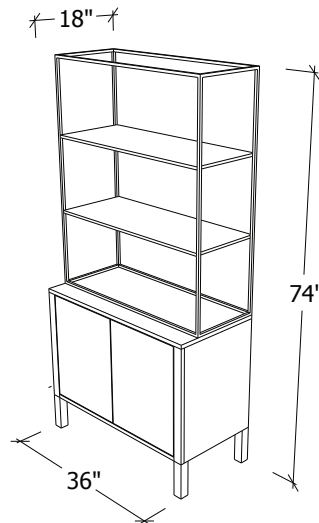

Protagonist Collection