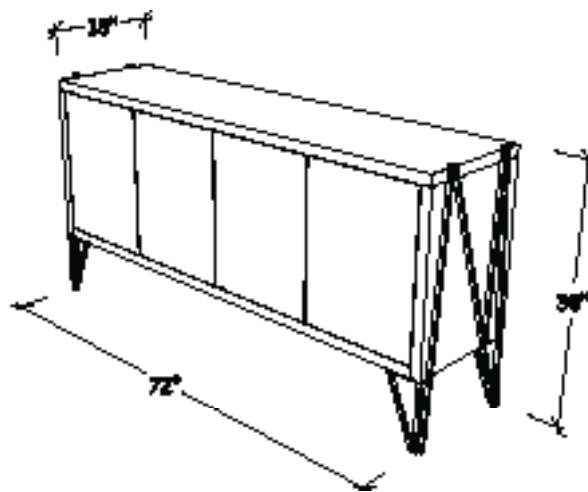

Stella Cabinet

Solid Wood, Sustainable and Made in the U.S.A.

© John Strauss Furniture Design 2018

Shown: P1900-Photo
Doors: Lake
Case: Brown Maple
Legs: Translucent Black Powder

P1900 | Maple
P1900-Photo
W: 72"   D: 22"   H: 36"

*Standard Leg Finishes: Oil Rubbed Bronze,
Antique Brass, Copper Patina, Black Patina,
Translucent Black Powder*

*Premium Leg Finishes: Brushed Stainless,
Polished Stainless*

Dimple texture available for upcharge.

*Custom finish, size, and configuration
changes available upon request.*

DRESSER

Protagonist Collection