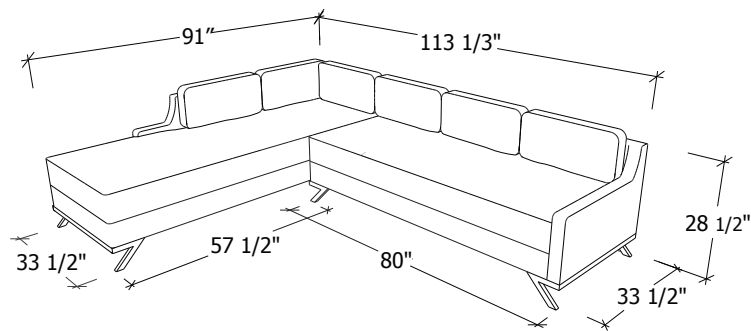

COM: 21 Yards

LS2005

RAF 80"W x 33.5"D

LAF w/bumper 91"W x 33.5"D

Made with high resiliency, low VOC, soy based composition foam.

Custom finish, size, and configuration changes available upon request.

Lake Shore Collection