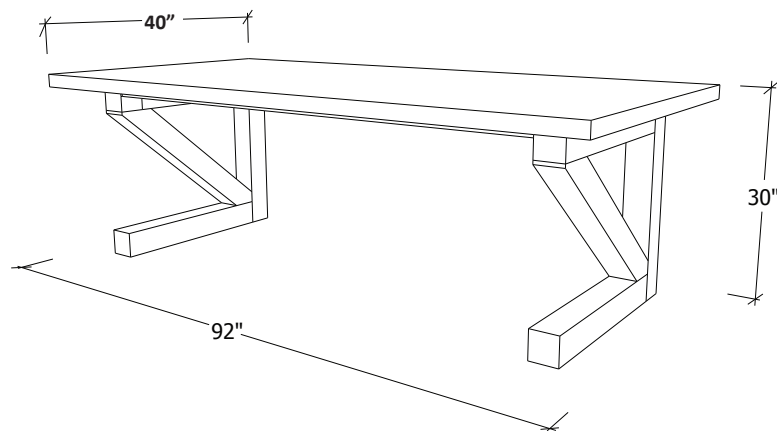

Lake Shore Collection