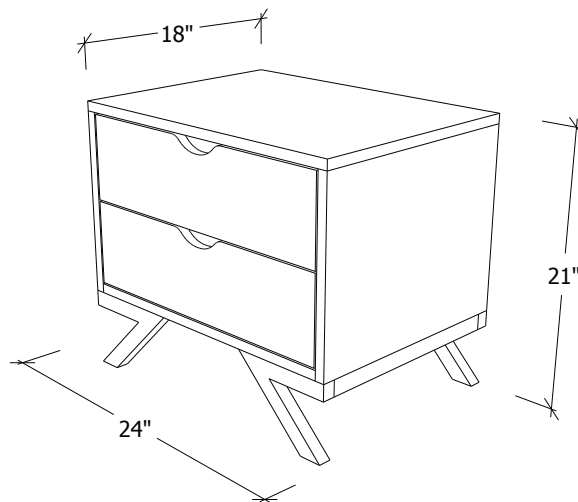

Lake Shore Nightstand 2-Drawer

Solid Wood, Sustainable and Made in the U.S.A.

© John Strauss Furniture Design 2018

Shown: LS1716-24-C
Wood: Cherry
Finish: Chicago
Legs: Stainless Steel

LS1716-24-W | Walnut
LS1716-24-M | Maple
W: 24" D: 18" H: 21"

LS1716-30-W | Walnut
LS1716-30-M | Maple
W: 30" D: 18" H: 21"

LS1716-36-W | Walnut
LS1716-36-M | Maple
W: 36" D: 18" H: 21"

Standard, box jointed case and soft close undermount drawer glides.

Custom finish, size, and configuration changes available upon request.