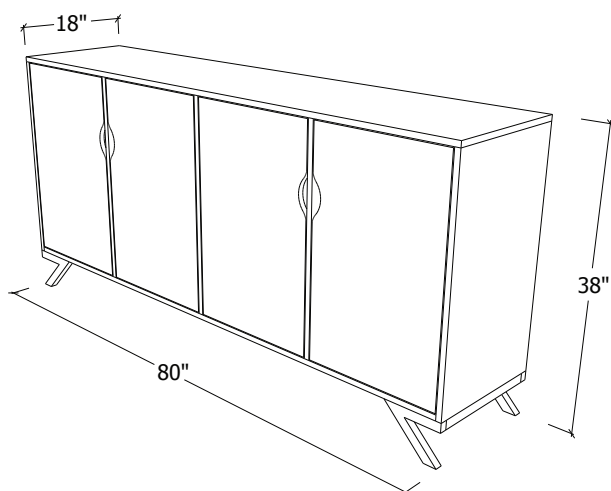

# Lake Shore Buffet

Solid Wood, Sustainable and Made in the U.S.A.  
© John Strauss Furniture Design 2019

Shown: LS1711-80-W  
Wood: Walnut  
Case: Chicago  
Doors: Carolina Gull  
Metal Legs: Black Powder Coat

LS1711-80-M | Maple  
LS1711-80-W | Walnut  
4-Door  
W: 80"      D: 18"      H: 38"

LS1711-76-M | Maple  
LS1711-76-W | Walnut  
3 Door, 2 Drawer  
W: 76"      D: 18"      H: 36"

*Custom finish, size, and configuration changes available upon request.*