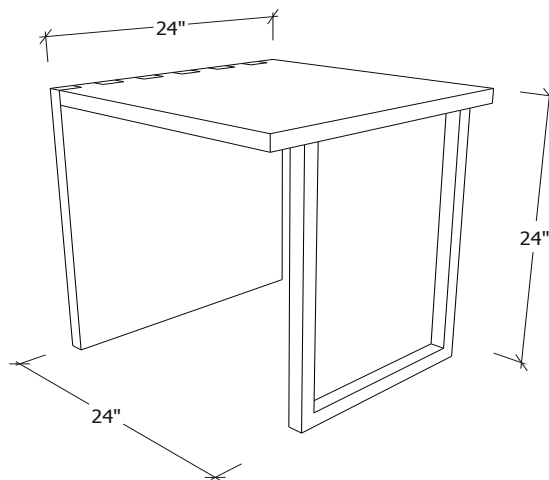

Lake Shore Side Table

Solid Wood, Sustainable and Made in the U.S.A.
© John Strauss Furniture Design 2018

Shown: LS1702-24-C
Wood: Cherry
Finish: Flagstaff
Leg: Brushed Stainless
Box Jointed

LS1702-24 | (1) Wood (1) Metal Leg
LS1702-24-2W | (2) Wood Legs
LS1702-24-2M | (2) Metal Legs

W: 24" D: 24" H: 24"

See price sheet for sizes and leg configurations.

Custom finish, size, and configuration changes available upon request.

OCCASIONAL
TABLE

Lake Shore Collection