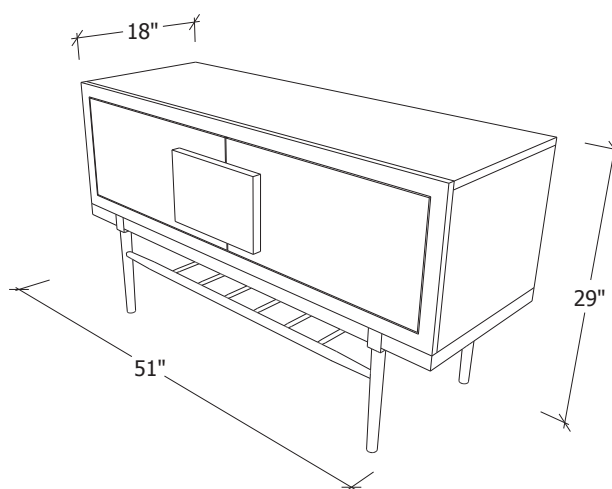

Maple Hill Low Cabinet

Solid Wood, Sustainable and Made in the U.S.A.

© John Strauss Furniture Design 2019

Shown: GB1405-MH
Wood: Maple
Base & Handle: Slate
Cabinet & Doors: Bone White
Handle: Maple Hill Square

GB1405-MH
W: 52" D: 18" H: 29"

*Available without spindle base.
Available without handles.*

Custom finish, size, and configuration changes available upon request.

BUFFET

Green Bay Collection